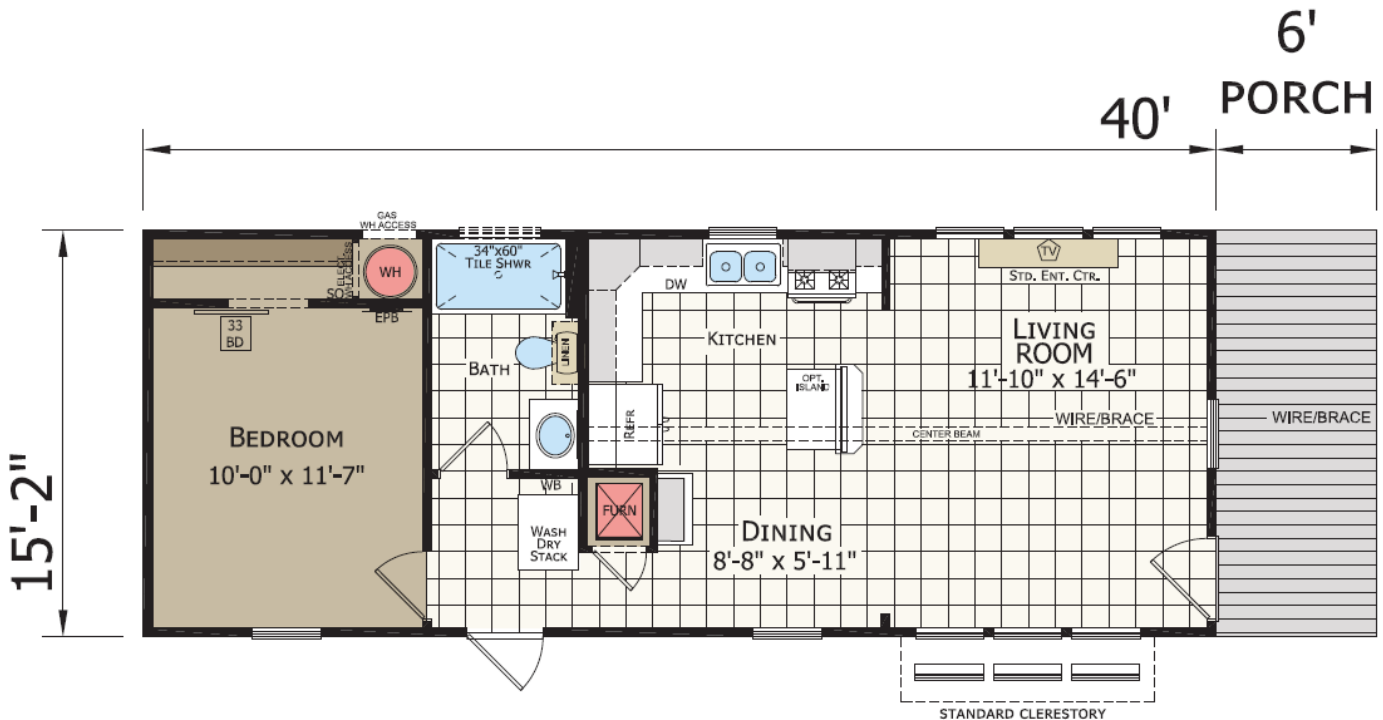

Cardinal

AVIARY SERIES

1 Bed

1 Bath

607 Sq. Ft.

\$79,000s Starting Price

NOTE: Pricing and floorplan offerings are subject to change.

GET IN TOUCH