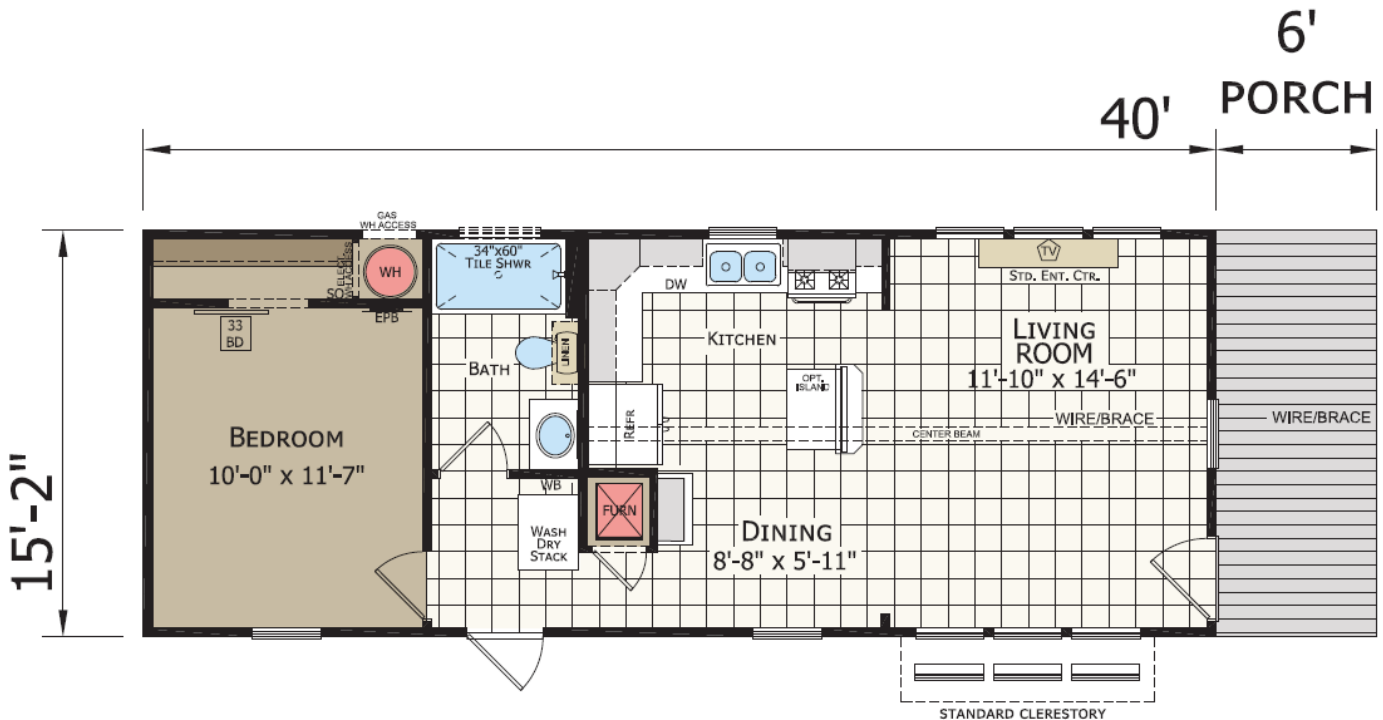

## AVIARY SERIES

1 Bed

1 Bath

607 Sq. Ft.

\$80,000s Starting Price

NOTE: Pricing and floorplan offerings are subject to change.