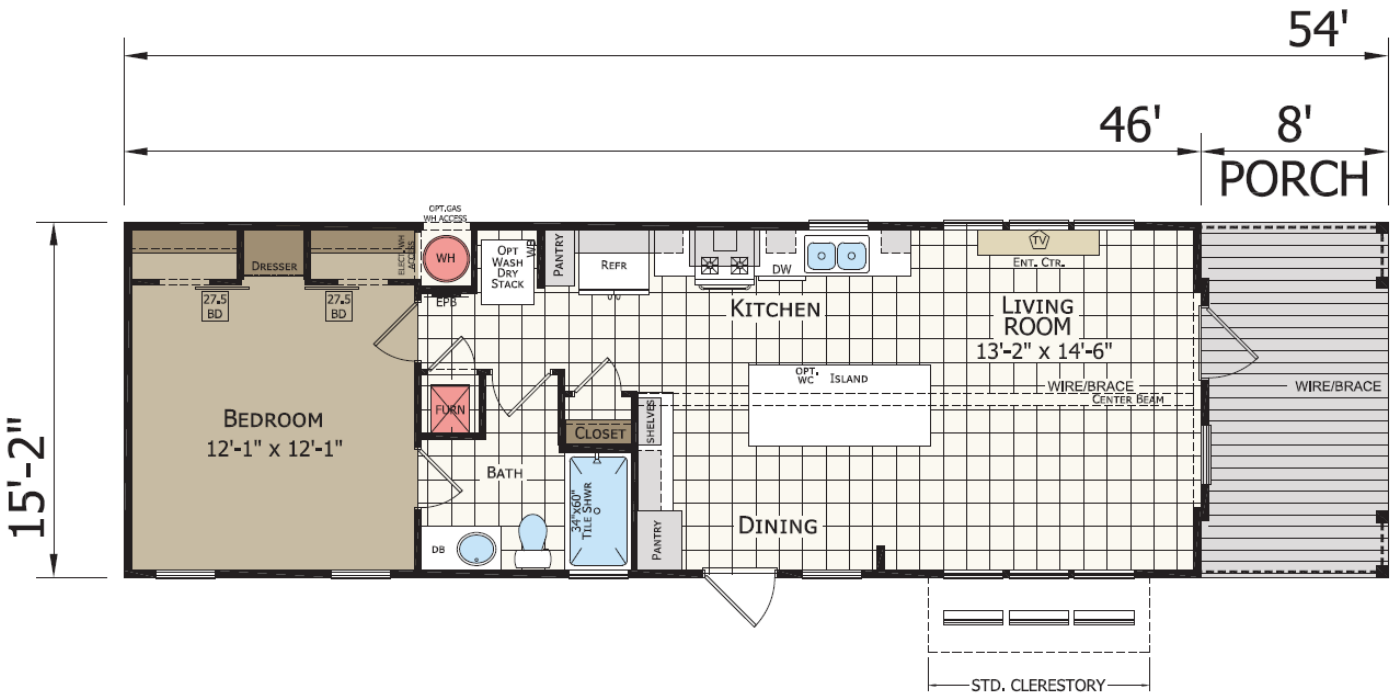

## Aviary Series

1 Bed

1 Bath

698 Sq. Ft.

\$90,000s Starting Price

NOTE: Pricing and floorplan offerings are subject to change.