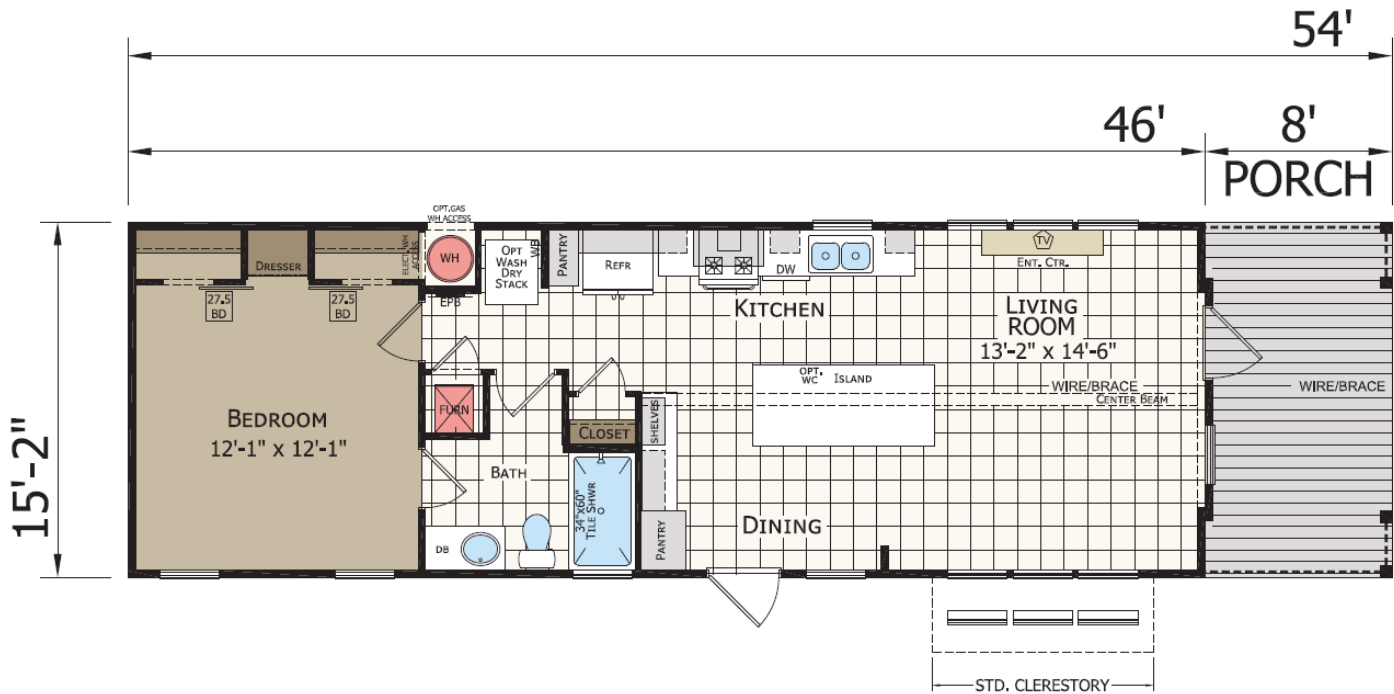

Chickadee

Aviary Series

1 Bed

1 Bath

698 Sq. Ft.

\$89,000s Starting Price

NOTE: Pricing and floorplan offerings are subject to change.

GET IN TOUCH