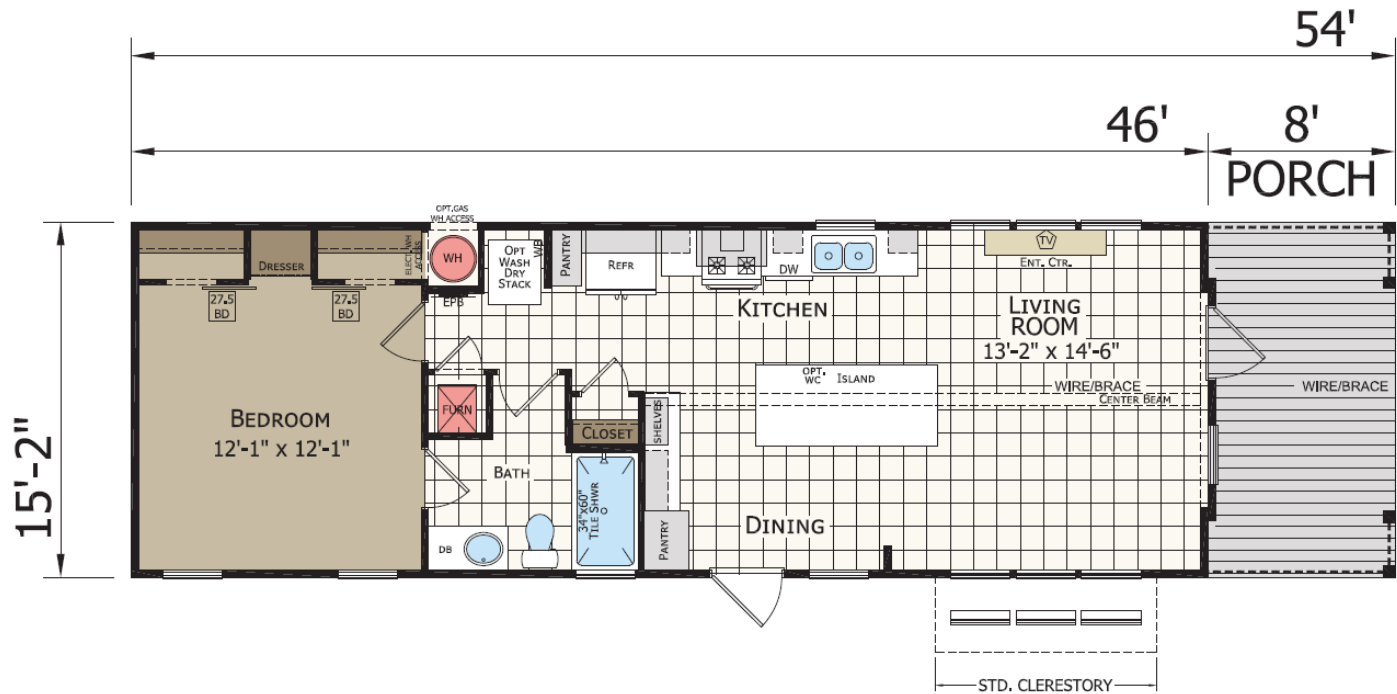

Chickadee

Aviary Series

1 Bed

1 Bath

698 Sq. Ft.

\$90,000s Starting Price

NOTE: Pricing and floorplan offerings are subject to change.

GET IN TOUCH