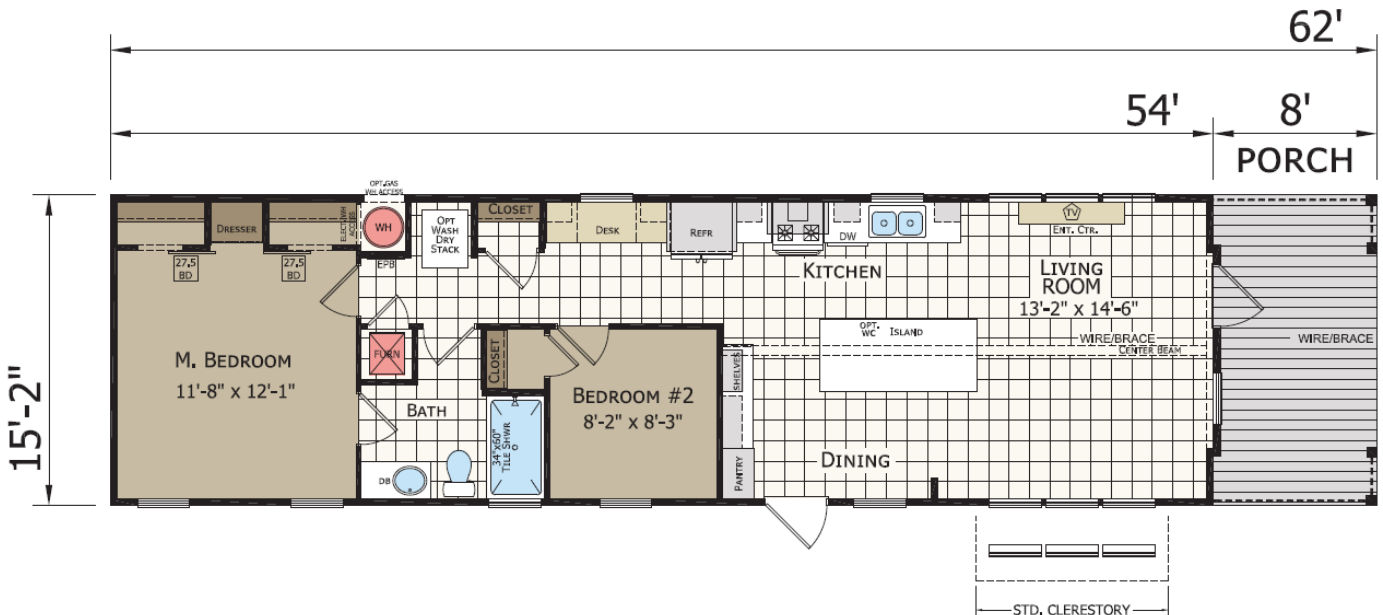

Crane

Aviary Series

2 Bed

1 Bath

819 Sq. Ft.

\$110,000s Starting Price

NOTE: Pricing and floorplan offerings are subject to change.

GET IN TOUCH