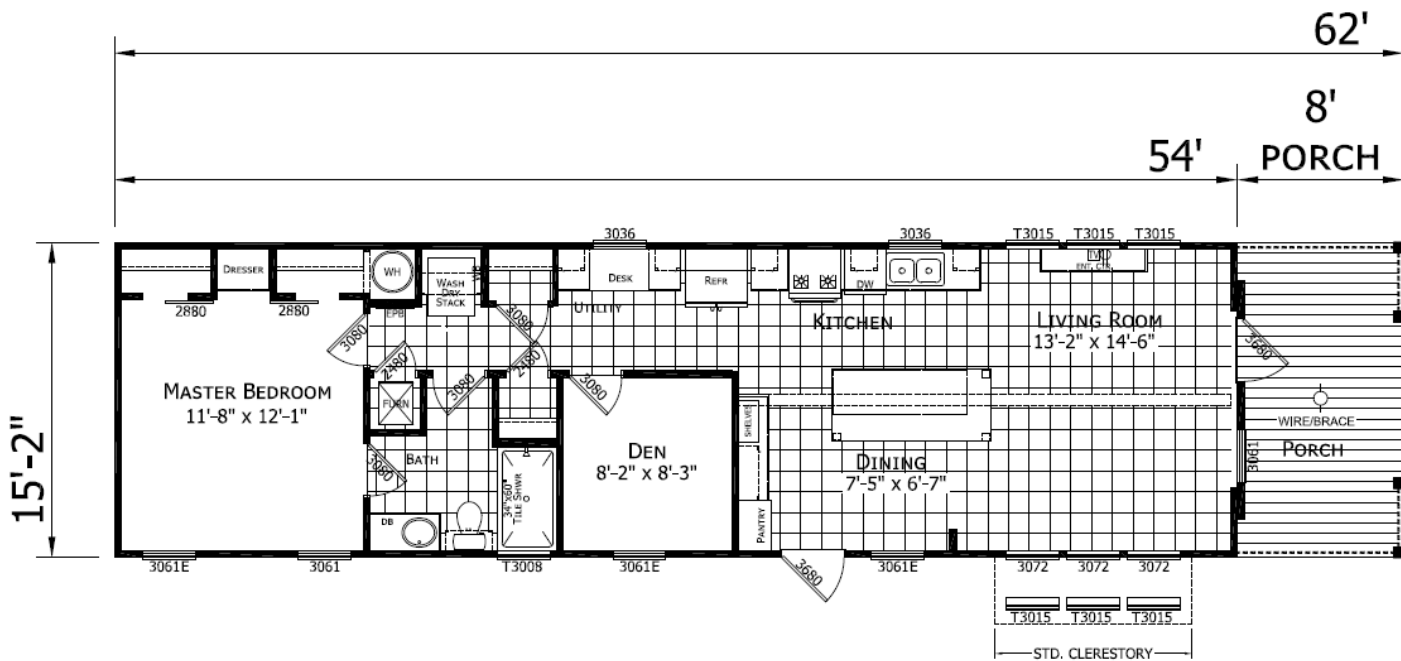

## Aviary Series

1 Bed

1 Bath

819 Sq. Ft.

\$90,000s Starting Price

NOTE: Pricing and floorplan offerings are subject to change.