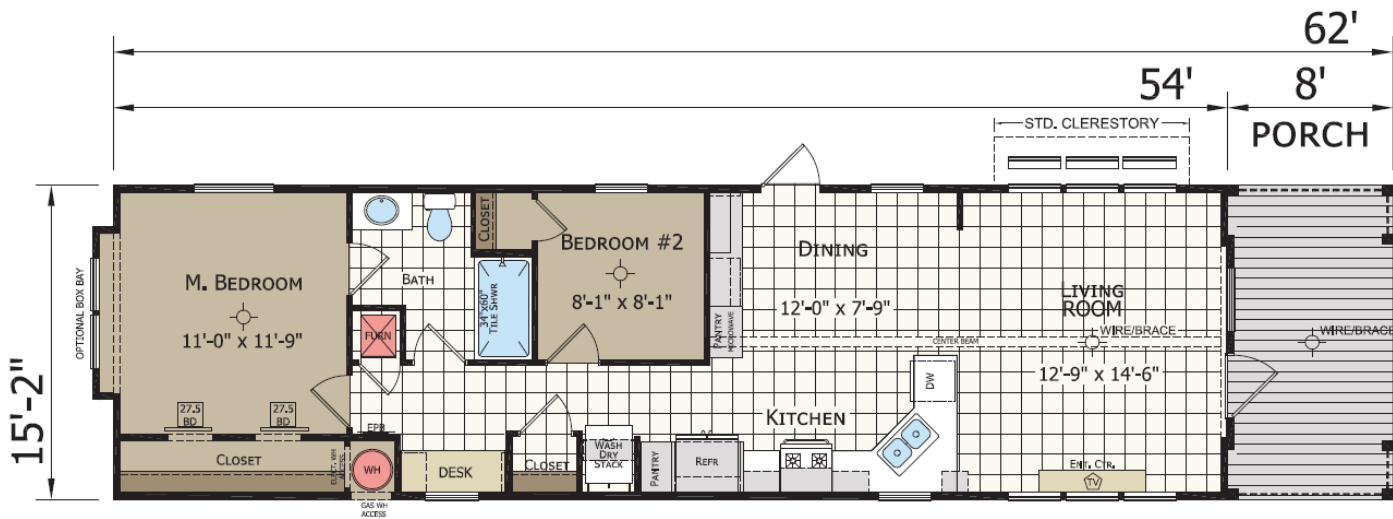

## Aviary Series

2 Bed

1 Bath

819 Sq. Ft.

\$110,000s Starting Price

NOTE: Pricing and floorplan offerings are subject to change.