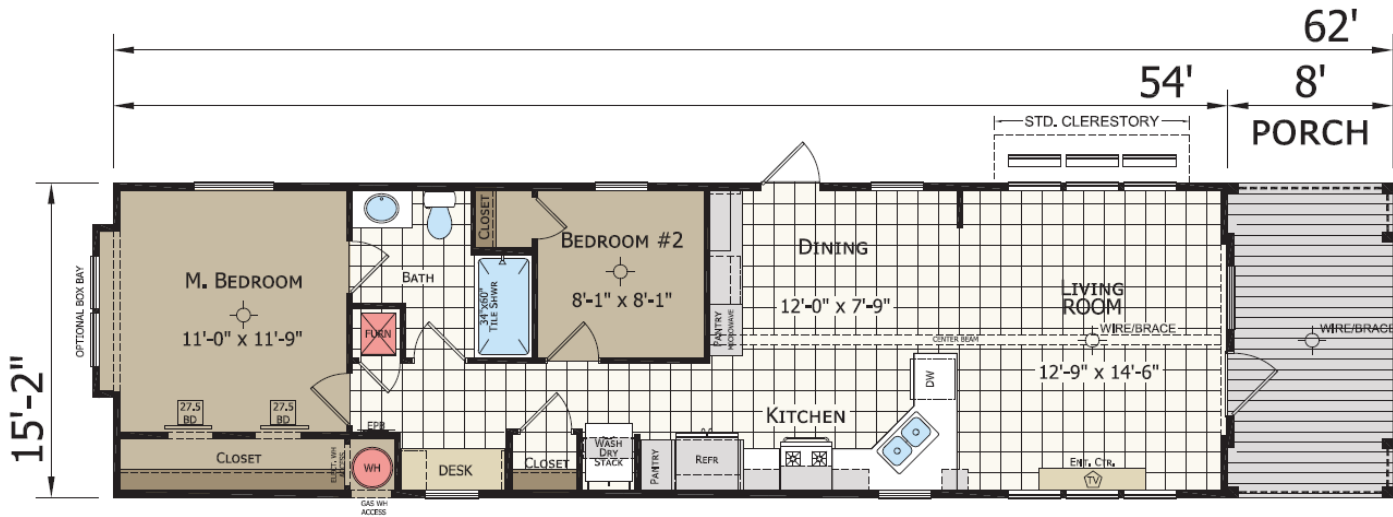

Kingfisher

Aviary Series

2 Bed

1 Bath

819 Sq. Ft.

\$90,000s Starting Price

NOTE: Pricing and floorplan offerings are subject to change.

GET IN TOUCH