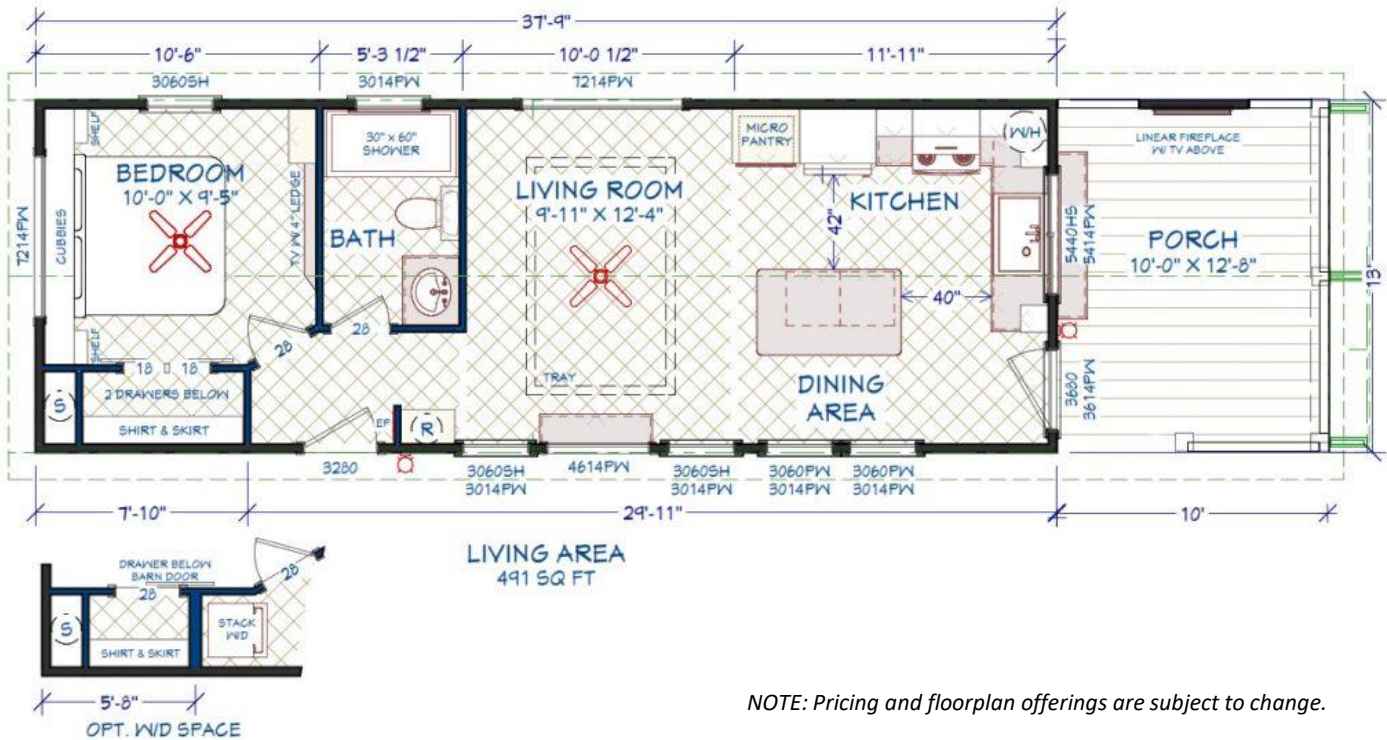

Ranger

Trail Series

1 Bed

1 Bath

490 Sq. Ft.

\$90,000s Starting Price

GET IN TOUCH

(256) 274-1150