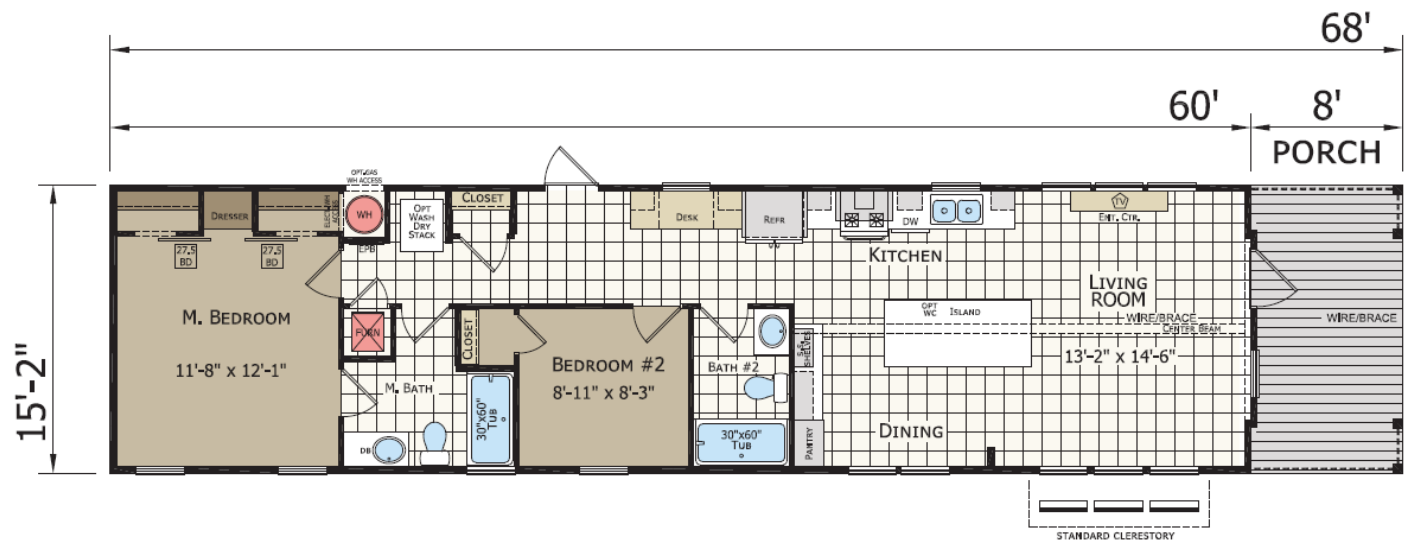

## Aviary Series

2 Bed

2 Bath

910 Sq. Ft.

\$120,000s Starting Price

*NOTE: Pricing and floorplan offerings are subject to change.*