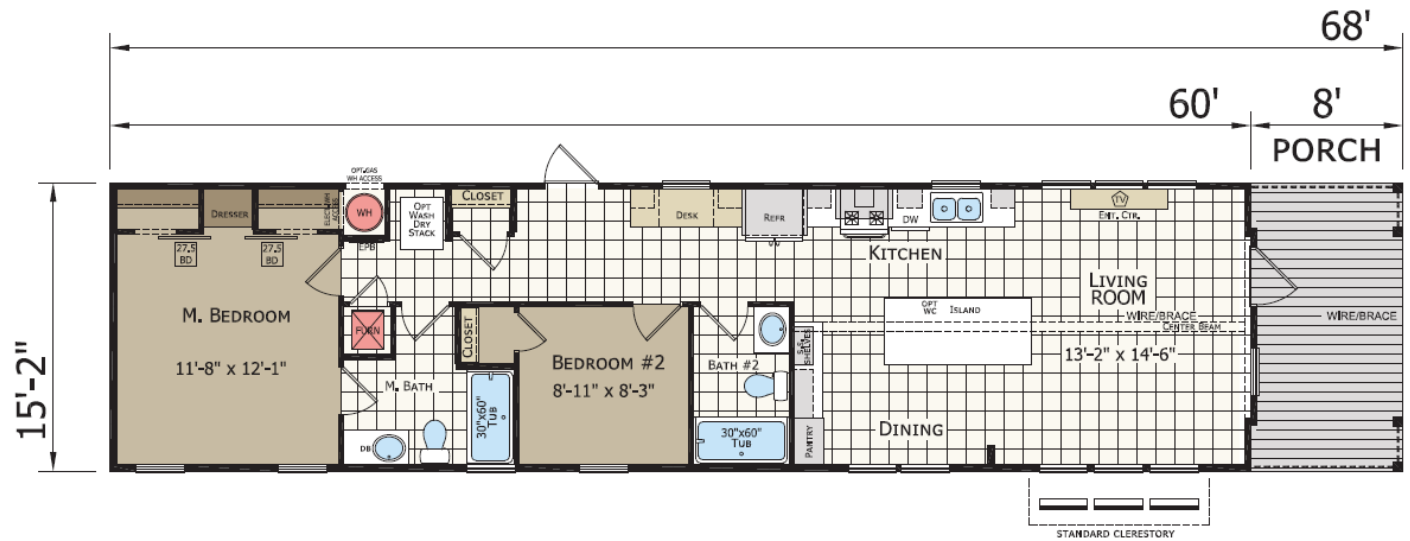

Warbler

Aviary Series

2 Bed

2 Bath

910 Sq. Ft.

\$107,000s Starting Price

NOTE: Pricing and floorplan offerings are subject to change.

GET IN TOUCH