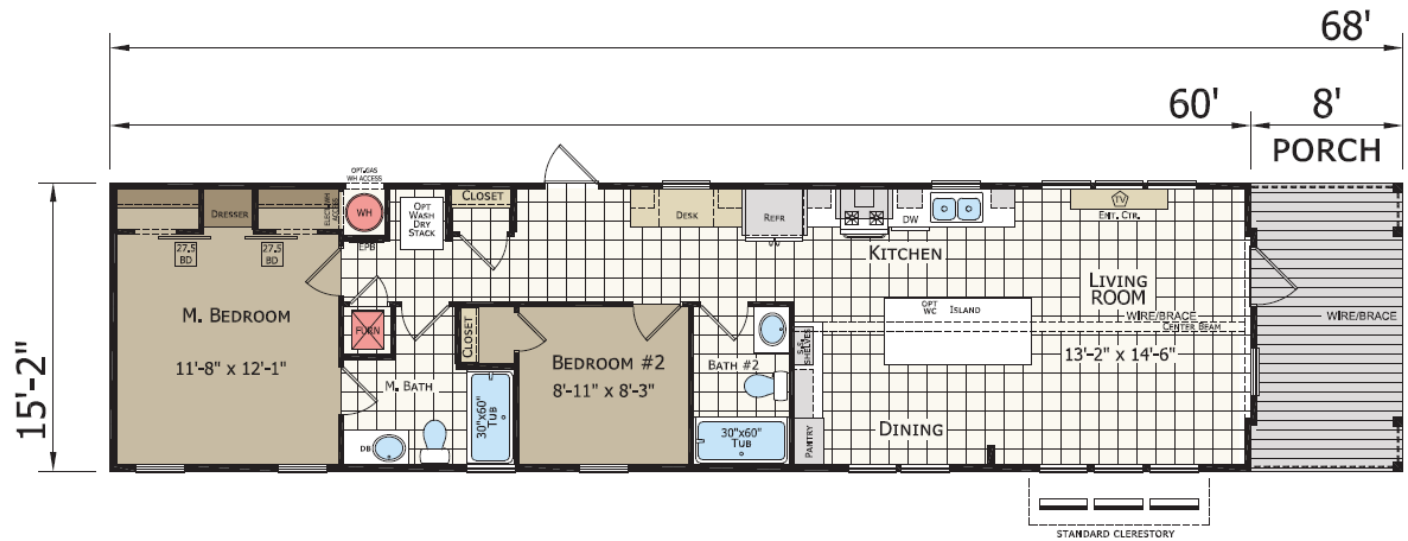

Warbler

Aviary Series

2 Bed

2 Bath

910 Sq. Ft.

\$110,000s Starting Price

NOTE: Pricing and floorplan offerings are subject to change.

GET IN TOUCH