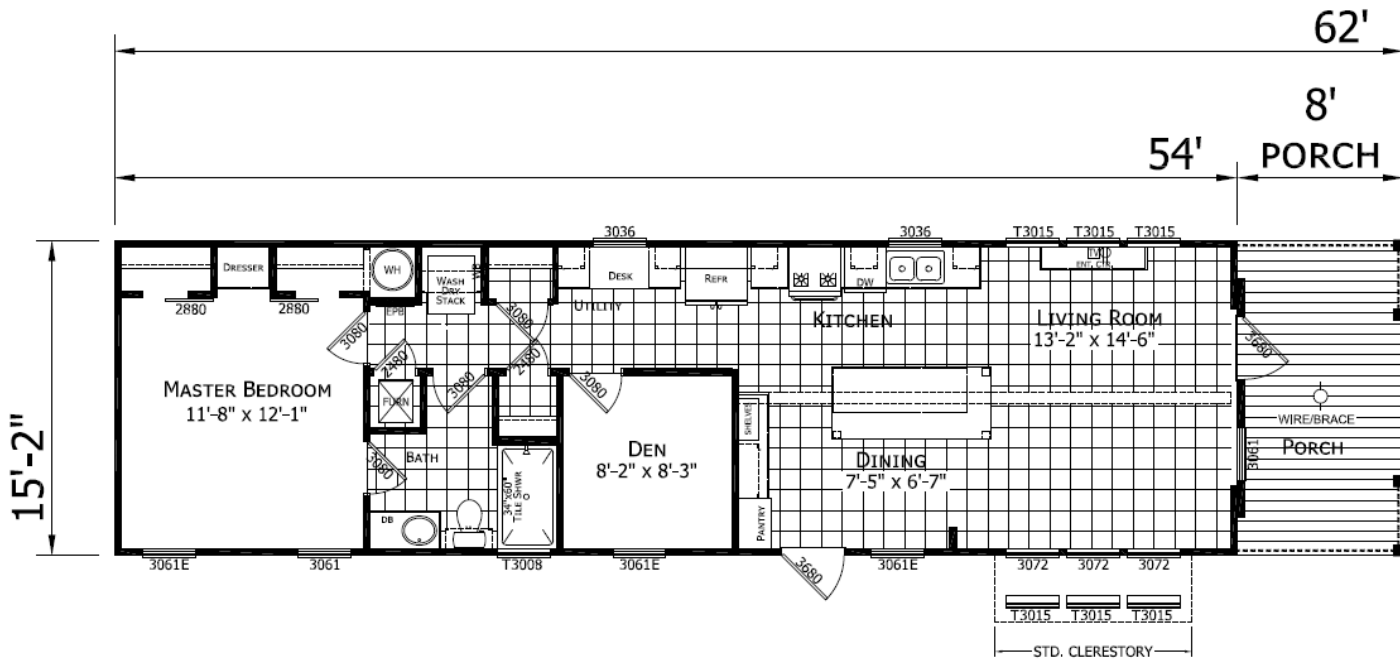

## Aviary Series

1 Bed

1 Bath

819 Sq. Ft.

\$95,000s Starting Price

NOTE: Pricing and floorplan offerings are subject to change.